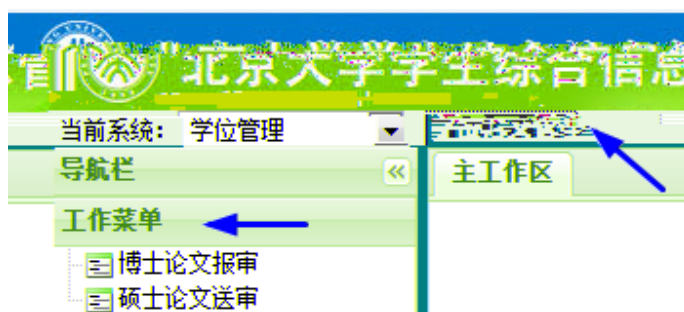

#

firefox

<http://sims.pku.edu.cn> →

1

2

2 "TMrgy"TM% ( 3ÃÑ gy†TiH"#( 0 a7cfÐE]P 7 Ñi1ðPW , Ã&• ï4§ p Ã A1\*óe•Ð Ã ÐAñC

5

10